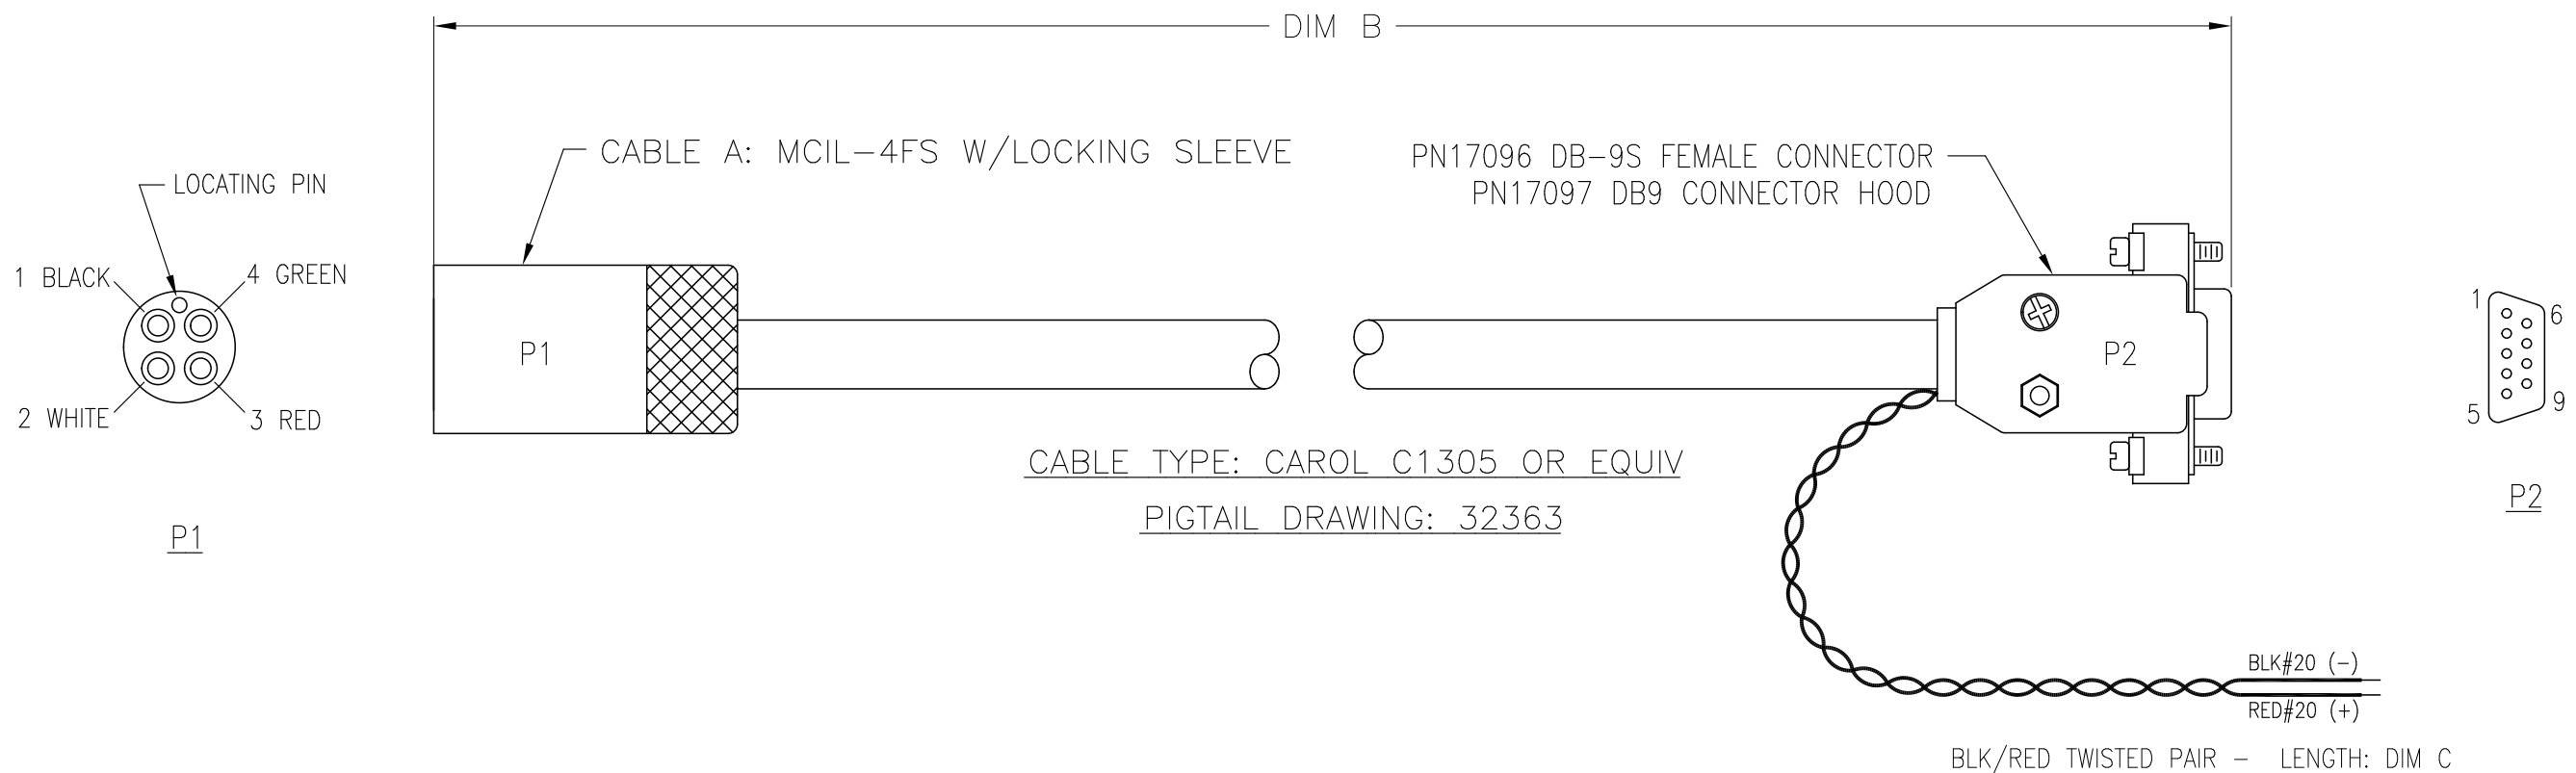

DATE	SYM	REVISION RECORD	AUTH.	DR.	CK.
4/26/01	A	CORRECT LOCK SLEEVE, WIRING	MJ	CB	
1/13/03	B	ADDED DIM C	CB	KLP	

CABLE TYPE: CAROL C1305 OR EQUIV
PIGTAIL DRAWING: 32363

BLK#20 (-)
RED#20 (+)
BLK/RED TWISTED PAIR - LENGTH: DIM C

COLOR	P1 MCIL-4FS	P2 DB-9S	BLK/RED PAIR
BLACK	PIN 1	PIN 5	BLK
WHITE	PIN 2	PIN 3	
RED	PIN 3	PIN 2	
GREEN	PIN 4	---	RED

SBE PN	PN CABLE A	DIM B	DIM C
801206	171368	8 FT	36 IN
801305	171583	6 FT	36 IN
801397	171749	78 FT	120 IN
801468	171861	7 m	36 IN
801476	171873	25 m	36 IN
801839	172481	50 m	36 IN
801893	172571	100 m	36 IN
802063	171897	5 m	36 IN
802071	172828	40 m	36 IN

SEA-BIRD ELECTRONICS, INC

P/N	SEE TABLE	SCALE	NTS	DRAWN BY	MJ
				APPROVED BY	
CABLE: DATA/POWER I/O MCIL-4FS TO DB-9S ASSEMBLY					
DATE	2/03/00	DWG NO.	32366	SHEET	1 of 1
				REV	B