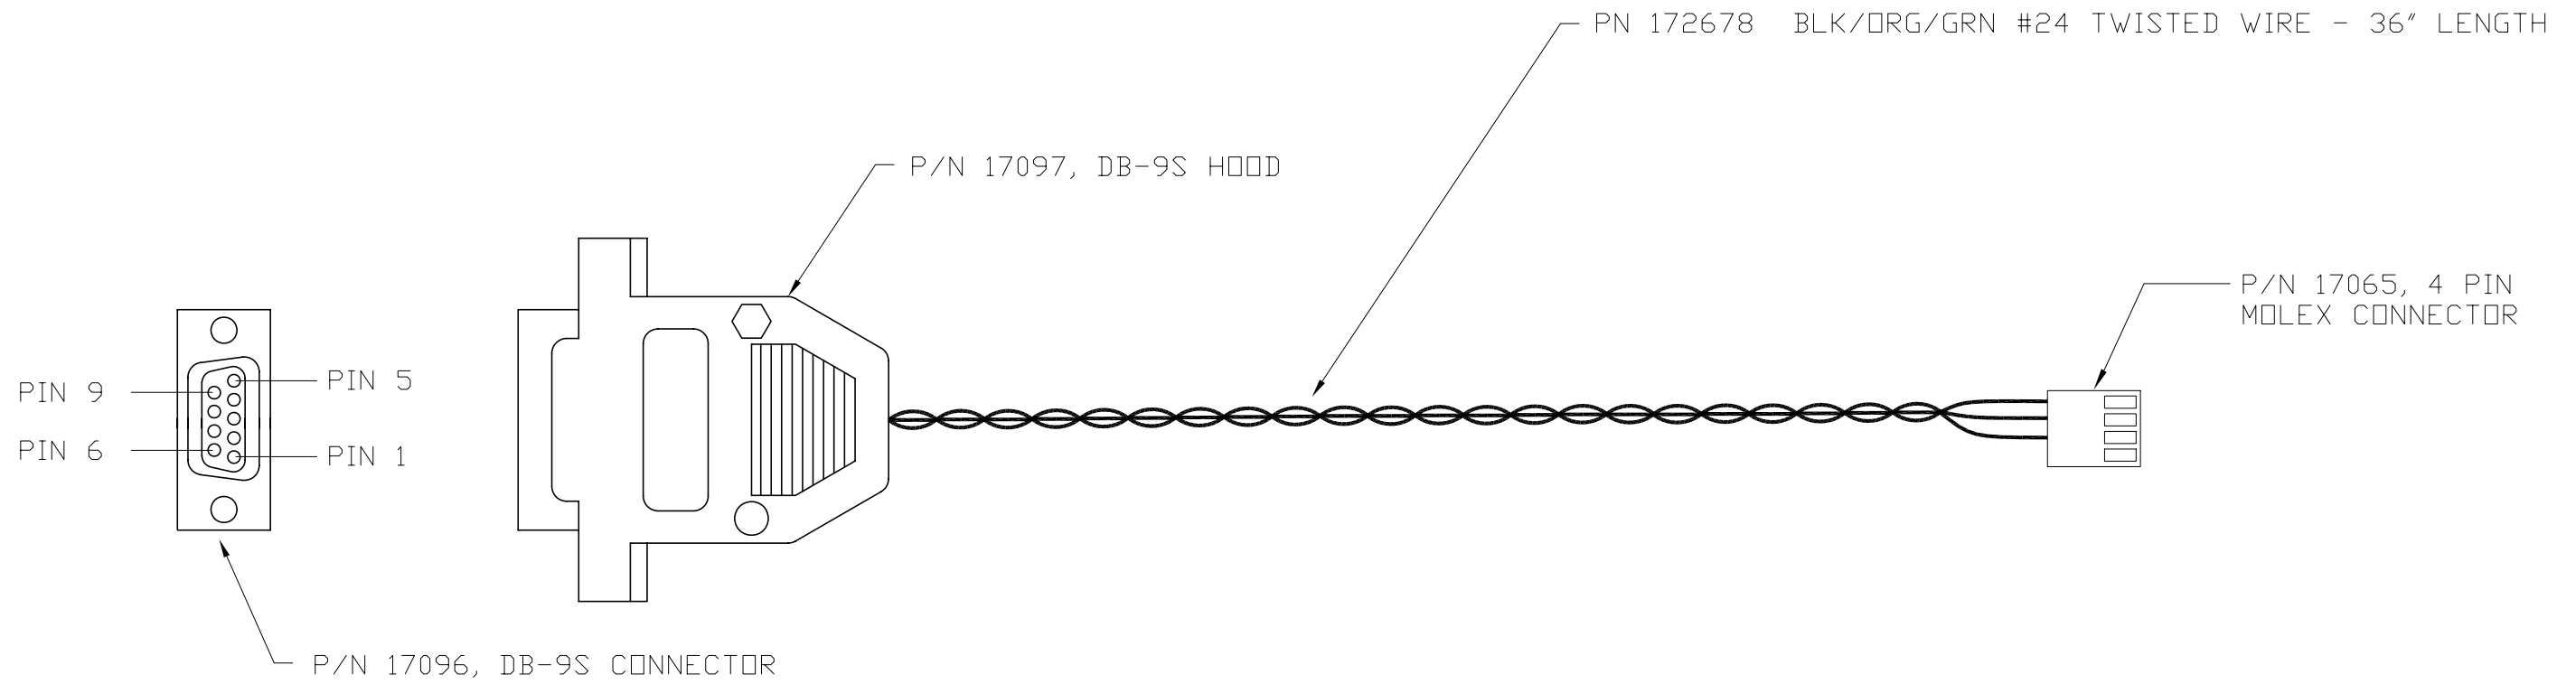

DATE	SYM	REVISION RECORD	AUTH.	DR.	CK.
8/10	A	ADDED WIRE PN	CB	CB	

DB9S	MOLEX CONNECTOR
PIN 5 - BLK	PIN 1
PIN 3 - GRN	PIN 2
PIN 2 - ORN	PIN 3
	PIN 4

TOLERANCES	SEA-BIRD ELECTRONICS, INC				
FRACTIONAL	P/N	801880	SCALE	DRAWN BY PC	
			NTS	APPROVED BY	
DECIMAL	TITLE 16plusV2-IM SERIAL PROGRAMMING RS-232 UPLOAD CABLE				
ANGULAR	DATE	DRAWING NUMBER	33447	REV	A
	7.09.09				