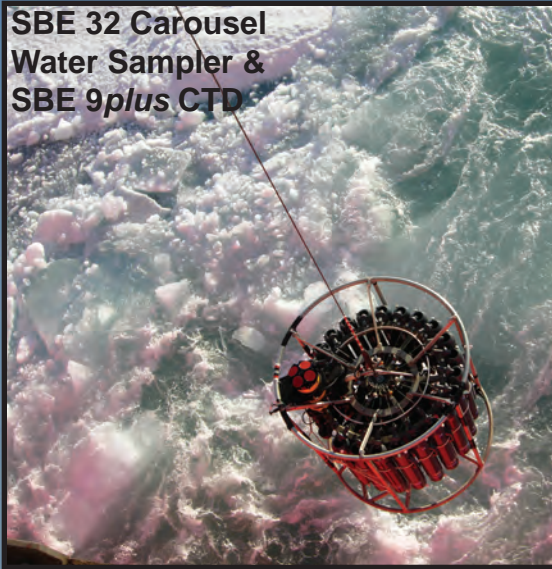

Sea-Bird Performance in the Most Demanding Environments

**SBE 32 Carousel
Water Sampler &
SBE 9plus CTD**

**SBE 19plus V2
SEACAT CTD
in Ice Cage**

**SBE 32 Carousel
Water Sampler &
SBE 9plus CTD**

Photo by Wade Bailey