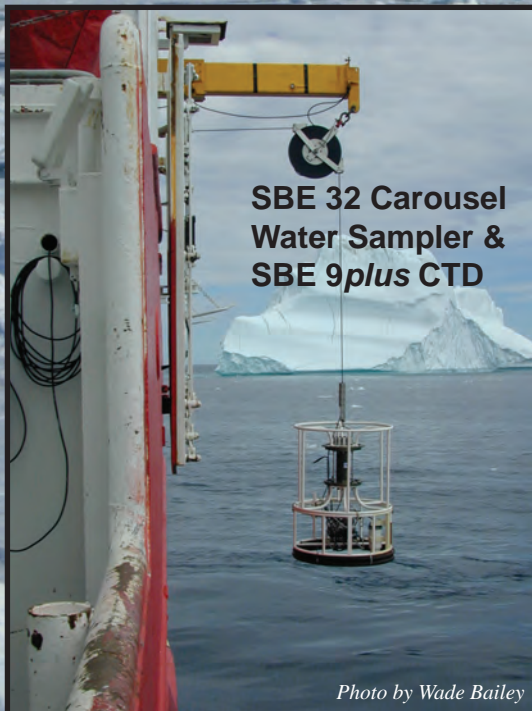

Sea-Bird Performance in the Most Demanding Environments

**SBE 32 Carousel
Water Sampler &
SBE 9plus CTD**

**SBE 19plus V2
SEACAT CTD
in Ice Cage**

**SBE 32 Carousel
Water Sampler &
SBE 9plus CTD**

Photo by Wade Bailey