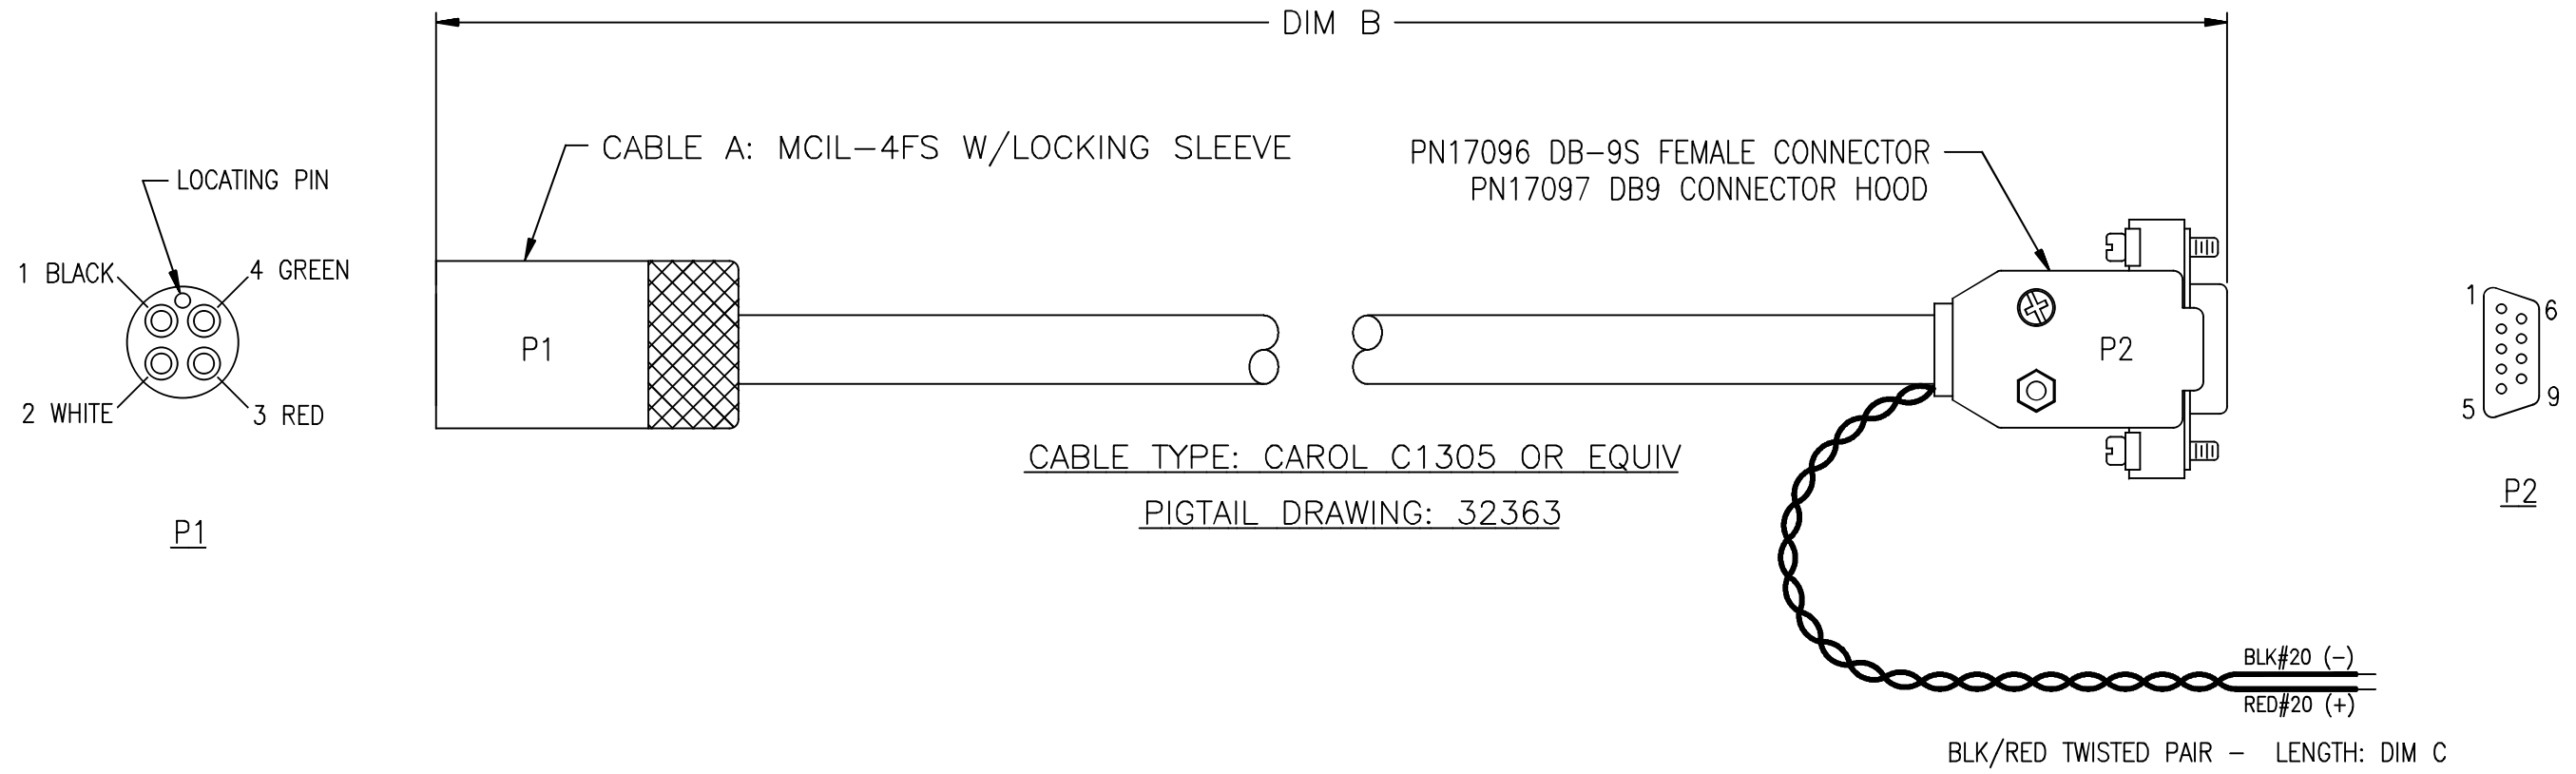

DATE	SYM	REVISION RECORD	AUTH.	DR.	CK.
4/26/01	A	CORRECT LOCK SLEEVE, WIRING	MJ	CB	
1/13/03	B	ADDED DIM C	CB	KLP	

SBE PN	PN CABLE A	DIM B	DIM C
801206	171368	8 FT	36 IN
801305	171583	6 FT	36 IN
801397	171749	78 FT	120 IN
801468	171861	7 m	36 IN
801476	171873	25 m	36 IN
801839	172481	50 m	36 IN
801893	172571	100 m	36 IN
802063	171897	5 m	36 IN
802071	172828	40 m	36 IN
802291	171689	6 m	36 IN
802480	172190	10 m	36 IN

COLOR	P1 MCIL-4FS	P2 DB-9S	BLK/RED PAIR
BLACK	PIN 1	PIN 5	BLK
WHITE	PIN 2	PIN 3	
RED	PIN 3	PIN 2	
GREEN	PIN 4	---	RED

**SEA-BIRD ELECTRONICS, INC**

P/N	SEE TABLE	SCALE	NTS	DRAWN BY	MJ
				APPROVED BY	
CABLE: DATA/POWER I/O MCIL-4FS TO DB-9S ASSEMBLY					
DATE	2/03/00	DWG NO.	32366	SHEET	1 of 1
				REV	B