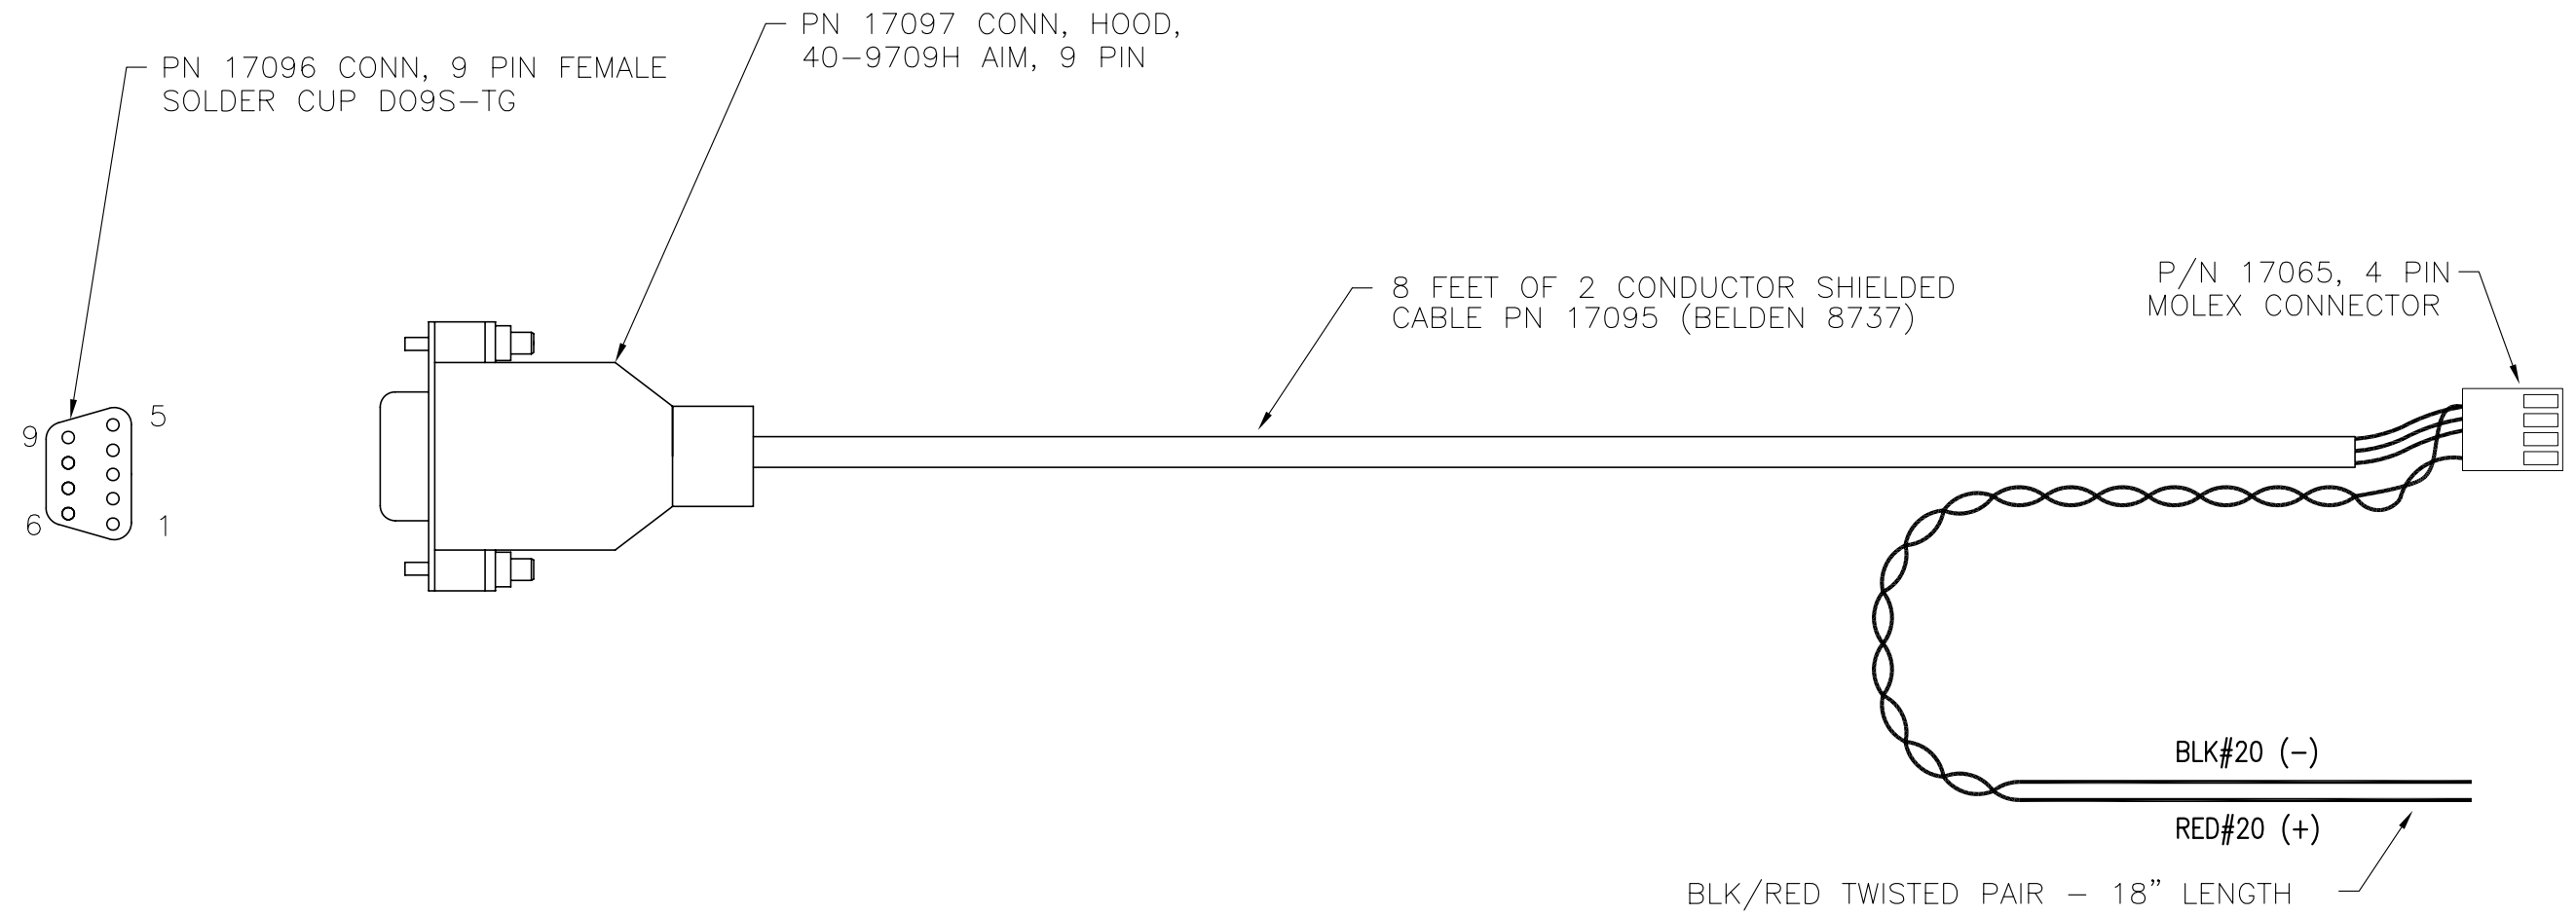

DATE	SYM	REVISION RECORD	AUTH.	DR.	CK.

DB-9S	TWISTED PAIR (POWER)	DATA CABLE	MOLEX CONNECTOR
PIN 5	BLACK	SHIELD	PIN 1 COMMON
PIN 3		RED	PIN 2 RX FROM PC
PIN 2		BLACK	PIN 3 TX TO PC
	RED		PIN 4 POWER+

TOLERANCES	SEA-BIRD ELECTRONICS, INC			
FRACTIONAL	P/N 801708	SCALE NTS	DRAWN BY CB	
DECIMAL	TITLE UCTD DATA I/O AND POWER CABLE			
ANGULAR	DATE 2/27/07	DRAWING NUMBER	33227	REV