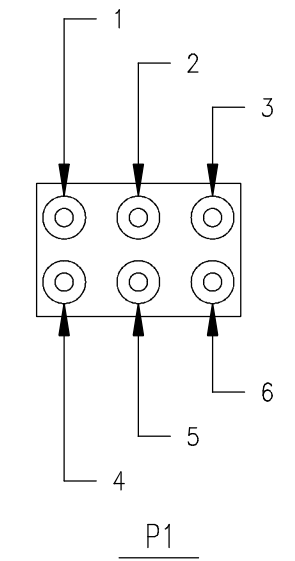

CABLE TYPE: FALMAT, SBE PN 171285
 FM020999SA1 REV. C
 POLYURETHANE, KEVLAR REINFORCED, 3 CONDUCTOR, 22 AWG
 YELLOW JACKET, NOMINAL O.D. = 0.170IN.

SBE PN	DIM A	
173026	3.5 METER	138 IN

P1 LPMIL-6MP	WIRE COLOR	ALT WIRE COLOR
PIN 1	WHITE & WHITE/BLACK	WHITE & BLACK
PIN 2	N/C	N/C
PIN 3	WHITE/RED	RED
PIN 4	N/C	N/C
PIN 5	N/C	N/C
PIN 6	N/C	N/C

SEA-BIRD ELECTRONICS, INC			
P/N	SCALE	DRAWN BY	CB
SEE TABLE	NTS	APPROVED BY	CB
CABLE: LPMIL-6MP PIGTAIL, FALMAT			
DATE	DWG NO.	SHEET	REV
1/30/12	33761	1 of 1	-